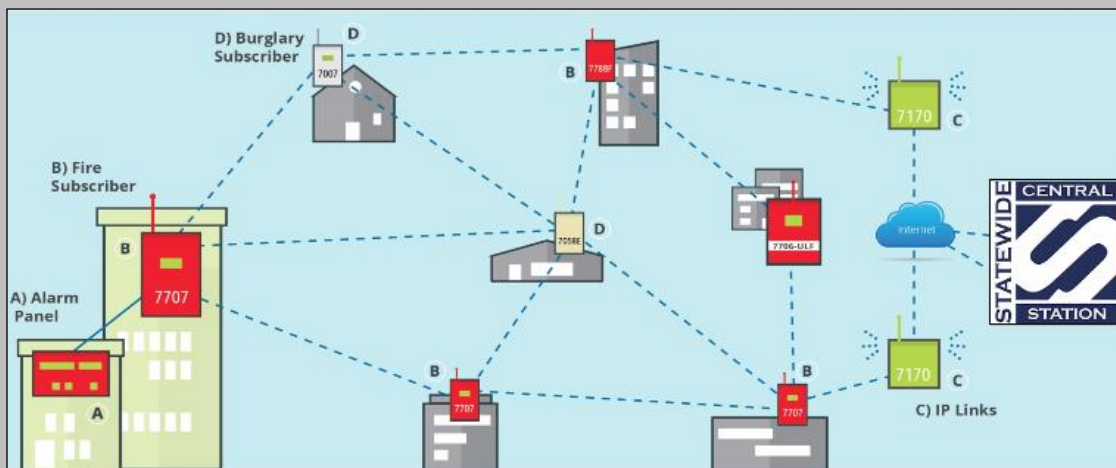

Fire Alarm Monitoring for NYC

FireNet from CRN Wireless
Now available in Brooklyn*

Declare your independence from land lines. CRN Wireless has teamed up with AES and Statewide Central Station to create a unique Hybrid Network for NYC Fire and Burglar Alarm Communications.

Benefits:

- **Simplicity**
  - One device and one network provides the Dual-path communication required by NYC Fire Department
- **Sunset Free**
  - Alarms signals transmitted by radio instead of POTS, Cellular or IP
  - Private radio network not subject to sunsets
  - Network not impacted by ongoing POTS and Cellular sunsets
- **Savings for End users**
  - End user saves money by eliminating need for POTS and IP lines
- **Increased Profit for Dealers**
  - Faster installations than alternative technologies
- **Reliability of Radio**
  - CRN Wireless's NearNet Tower Radio Network
    - Fully operational during Northeast Blackout, 9/11 & Superstorm Sandy
    - Over 99.99% reliable for 30+ years
- **Locally Owned and Operated**

*Select neighborhoods available now, more locations coming soon.

News and Events

Firework Fun Facts and Safety Tips

Fun Facts

- Half of all firework injuries are to children under the age of 16
- At first fireworks were only orange and white. In the Middle Ages new colors were achieved by adding different salts. The hardest color to create is blue
- The Walt Disney Company is the largest consumer of fireworks in the world
- Americans have been setting off fireworks to celebrate their independence since at least 1777

Safety Tips

- Never relight a "dud" firework. Wait 20 minutes and then soak it in a bucket of water
- Never carry fireworks in your pocket or shoot them into metal or glass containers
- Light one firework at a time and then quickly move away
- Dispose of spent fireworks by wetting them down and place in a metal trash can away from any building or combustible materials until the next day